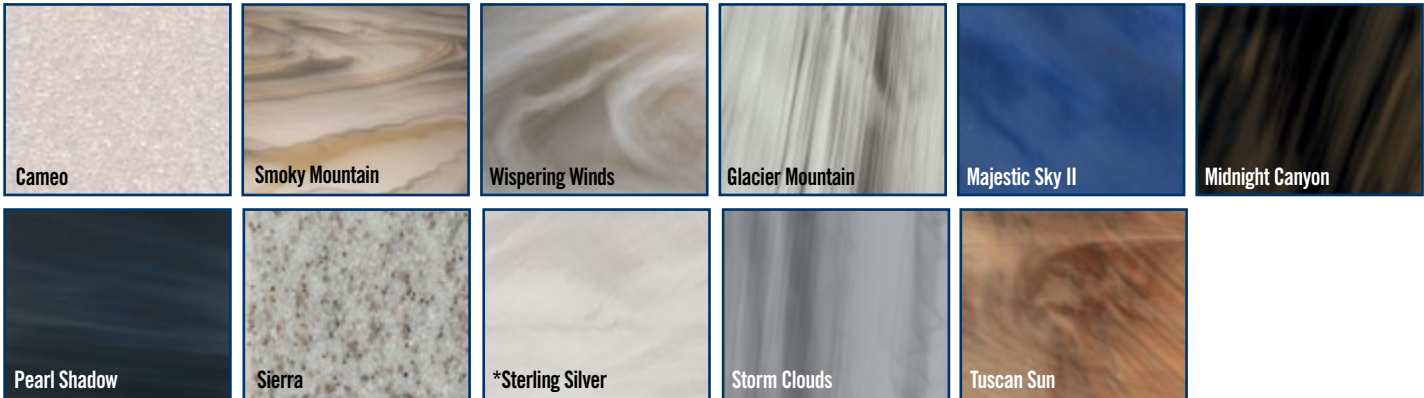

Acrylic Color Options