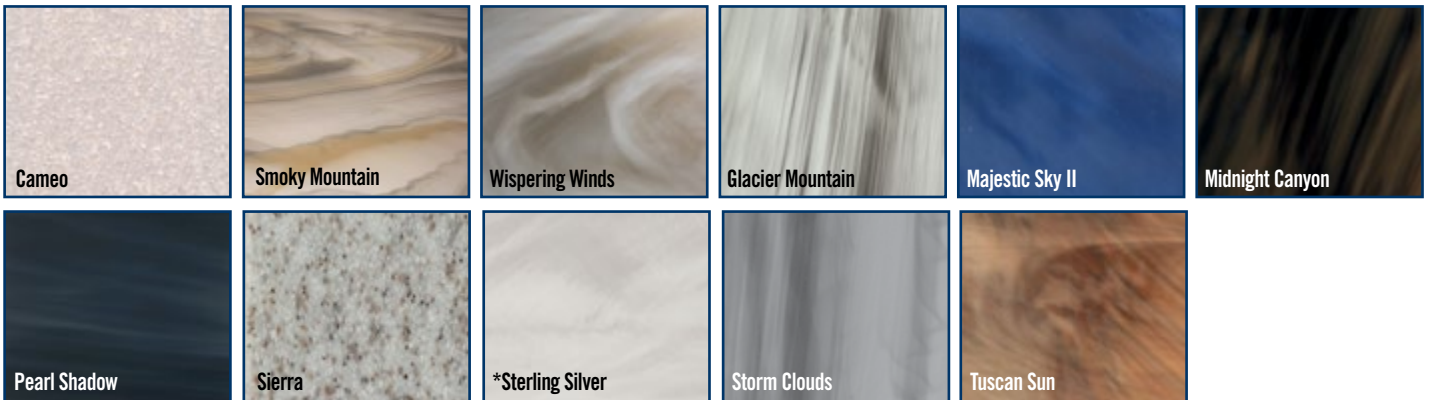

Acrylic Color Options

Maintenance Free Synthetic Skirting Options

Elite Skirting Options

Gray

Black

Espresso

Coastal Gray

Mocha Brown