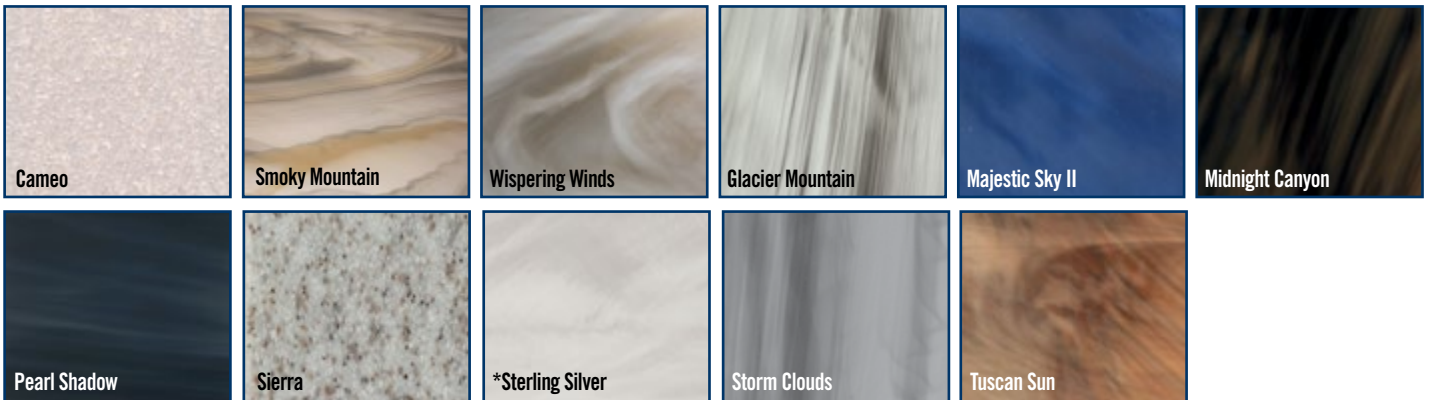

Acrylic Color Options