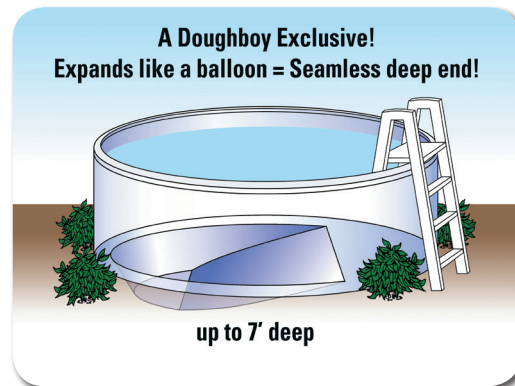

A Size For Any Backyard

An excellent assortment of pool sizes to perfectly match your backyard.

Round

12' • 16'
18' • 21'
24' • 28'

Oval

20' x 12' • 24' x 12'
32' x 12' • 24' x 16'
28' x 16' • 32' x 16'

Important: Doughboy policy requires all Doughboy pools be installed with a Doughboy liner to guarantee warranty. Misuse of your pool may result in crippling injury and/or other dangers to life and health. Do not dive or jump. Do not use slides, diving boards, or any other platform or object which can be used for improper pool entry. Use only an above-ground swimming pool ladder to enter or exit your pool. It is your responsibility to secure your pool against unauthorized, unsupervised or unintentional entry.

Change of Design: Doughboy Recreational expressly reserves the right to change or modify the design and construction of any product in due course of our manufacturing without incurring any obligation or liability to furnish or install such changes or modifications on products previously or subsequently sold.

Doughboy Recreational is in no way affiliated with any professional pool installer. If you have the pool installed by others, please supervise to be sure they comply with proper installation techniques as shown.

Visit our website at www.doughboypools.com

Doughboy Recreational • 315 N Sebastian • West Helena, AR 72390 • 866-DOUGHBOY