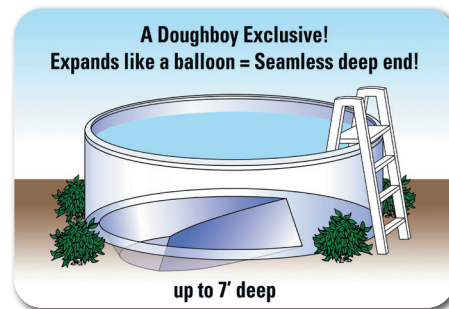

## Soothing and Beautiful

- **6" resin verticals.**  
The wide verticals give this graceful pool a strong frame that features all of the beauty and benefits of resin materials.
- **Flared 6 1/2" resin top rails.**  
Sleek 6 1/2" resin top rails are the perfect touch for this woodgrain wall design.
- **Available in 52" side wall.**
- **35 year warranty on all components.**

- **Vertical End Caps.** Doughboy vertical end caps are made from 18 gauge galvanized steel – 50% heavier than most brands. This provides added stability at the base and the top of the pool.

- **Exact, pre-punched holes** assure structural integrity and allow for a more precise installation. Other brands use slotted holes which cost less to produce but weaken the stability of their pools. Test and compare us to other brands by vigorously shaking the top rail. You can feel the stability.
- **Bottom Rails - Premium-gauge steel** used for the bottom rails is made with a 7-step process to ensure a long, trouble free life. They are backed with a 100% lifetime warranty.