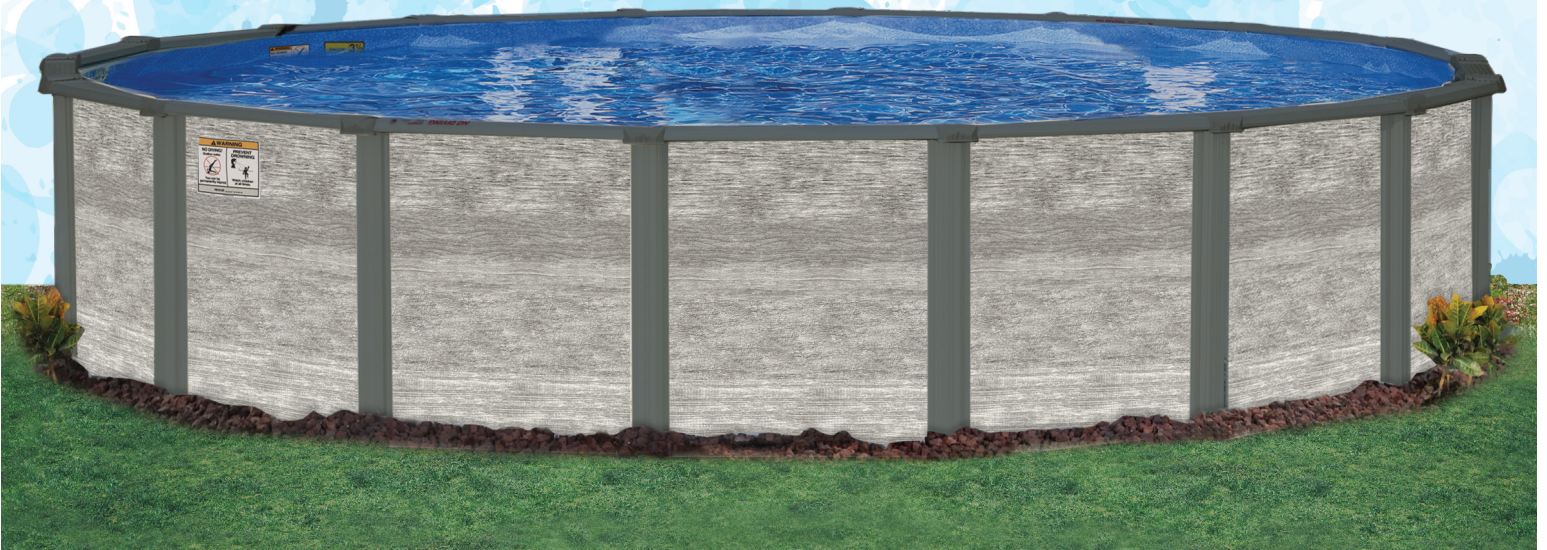

# *Cypress Ridge*

— 52" RESIN —

A classy, woodgrain designed wall pattern with resin top rails and verticals are a beautiful combination. This pool will bring a lifetime of memories to any backyard.

*Doughboy's Exclusive In-Wall Entry System is available.  
In-Wall Steps are sold with a complete pool and connect with the wall for a seamless fit. (See Pricebook)*

## Soothing and Beautiful

- **6" resin verticals.**  
The wide verticals give this graceful pool a strong frame that features all of the beauty and benefits of resin materials.
- **Flared 6 1/2" resin top rails.**  
Sleek 6 1/2" resin top rails are the perfect touch for this woodgrain wall design.
- **Available in 52" side wall.**
- **35 year warranty on all components.**

- **Exclusive "True" Expandable Liners** increase pool depth up to 7 feet with an optional Special-Purpose Deep Swimming Area for underwater swimming only.
- **Exclusive Therma-Seal™ Technology.**  
This proprietary fusion method provides superior sealing for maximum durability and quality. Unmatched in the industry. We are so confident with this process that we cover the seams of our liners 100% for a lifetime.