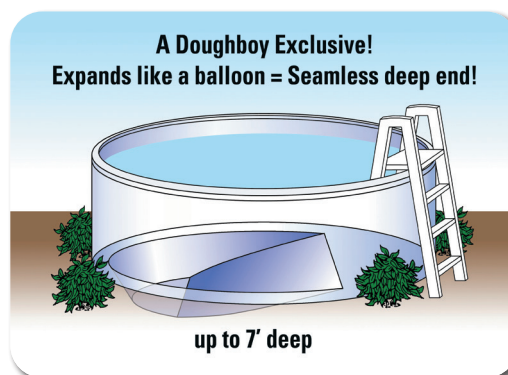

A Size For Any Backyard

An excellent assortment of pool sizes to perfectly match your backyard.

Round	Oval
12' • 16'	24' x 12' • 24' x 16'
18' • 21'	28' x 16' • 32' x 16'
24' • 28'	34' x 18' • 38' x 18'
32'	41' x 21'

IMPORTANT: The "No Diving" and other Warning signage provided must be installed on each pool as indicated in the instructions provided.

NOTE: In some photos of the pools in the brochure (or web site), the "No Diving" and other Warning signage may not be visible, such Warning Signage must be installed as indicated in the instructions provided.

Hollowell Industries, Inc. stands behind every product we produce pursuant to those representations which are stated in our written warranties. Your dealer/builder/installer/contractor is an independent business and not an agent/representative or employee of Hollowell Industries, Inc. We cannot and do not accept any responsibility for any representations, statements or contracts made by any dealer/builder/installer or contractor.

Visit our website at www.doughboypools.com

Doughboy Recreational • 315 N Sebastian • West Helena, AR 72390 • 870-572-3466