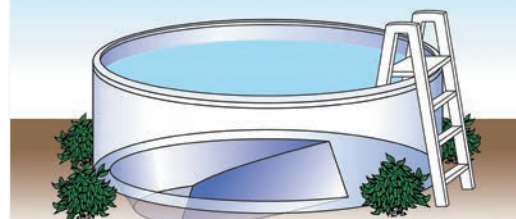

up to 7' deep

A Size For Any Backyard

An excellent assortment of pool sizes to perfectly match your backyard.

Round

12' • 16'
18' • 21'
24' • 28'
32'

Oval

20' x 12' • 24' x 12' • 28' x 12'
32' x 12' • 24' x 16' • 28' x 16'
32' x 16' • 34' x 18' • 38' x 18'
41' x 21'

By special order: 40' x 16' and 44' x 21'

Important: Doughboy policy requires all Doughboy pools be installed with a Doughboy liner to guarantee warranty. Misuse of your pool may result in crippling injury and/or other dangers to life and health. Do not dive or jump. Do not use slides, diving boards, or any other platform or object which can be used for improper pool entry. Use only an above-ground swimming pool ladder to enter or exit your pool. It is your responsibility to secure your pool against unauthorized, unsupervised or unintentional entry.

Change of Design: Doughboy Recreational expressly reserves the right to change or modify the design and construction of any product in due course of our manufacturing without incurring any obligation or liability to furnish or install such changes or modifications on products previously or subsequently sold.

Doughboy Recreational is in no way affiliated with any professional pool installer. If you have the pool installed by others, please supervise to be sure they comply with proper installation techniques as shown.

Visit our website at www.doughboypools.com

Doughboy Recreational • 315 N Sebastian • West Helena, AR 72390 • 866-DOUGHBOY