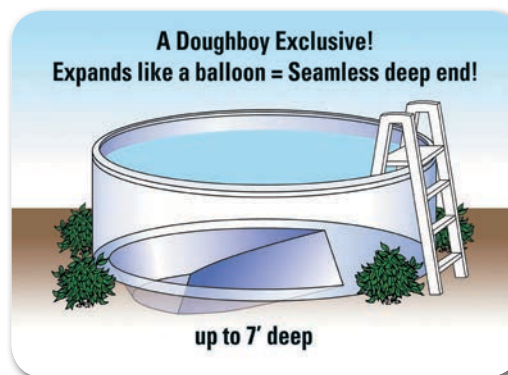

A Size For Any Backyard

An excellent assortment of pool sizes to perfectly match your backyard.

Round

12' • 16'
18' • 21'
24' • 28'
32'

Oval

18' x 12' • 20' x 12'
24' x 12' • 28' x 12'
32' x 12' • 24' x 16'
28' x 16' • 32' x 16'
34' x 18' • 38' x 18'
41' x 21'

By special order: 40' x 16' and 44' x 12'

IMPORTANT: The "No Diving" and other Warning signage provided must be installed on each pool as indicated in the instructions provided.

NOTE: In some photos of the pools in the brochure (or web site), the "No Diving" and other Warning signage may not be visible, such Warning Signage must be installed as indicated in the instructions provided.

Hollowell Industries, Inc. stands behind every product we produce pursuant to those representations which are stated in our written warranties. Your dealer/builder/installer/contractor is an independent business and not an agent/representative or employee of Hollowell Industries, Inc. We cannot and do not accept any responsibility for any representations, statements or contracts made by any dealer/builder/installer or contractor.

Visit our website at www.doughboypools.com

Doughboy Recreational • 315 N Sebastian • West Helena, AR 72390 • 866-DOUGHBOY