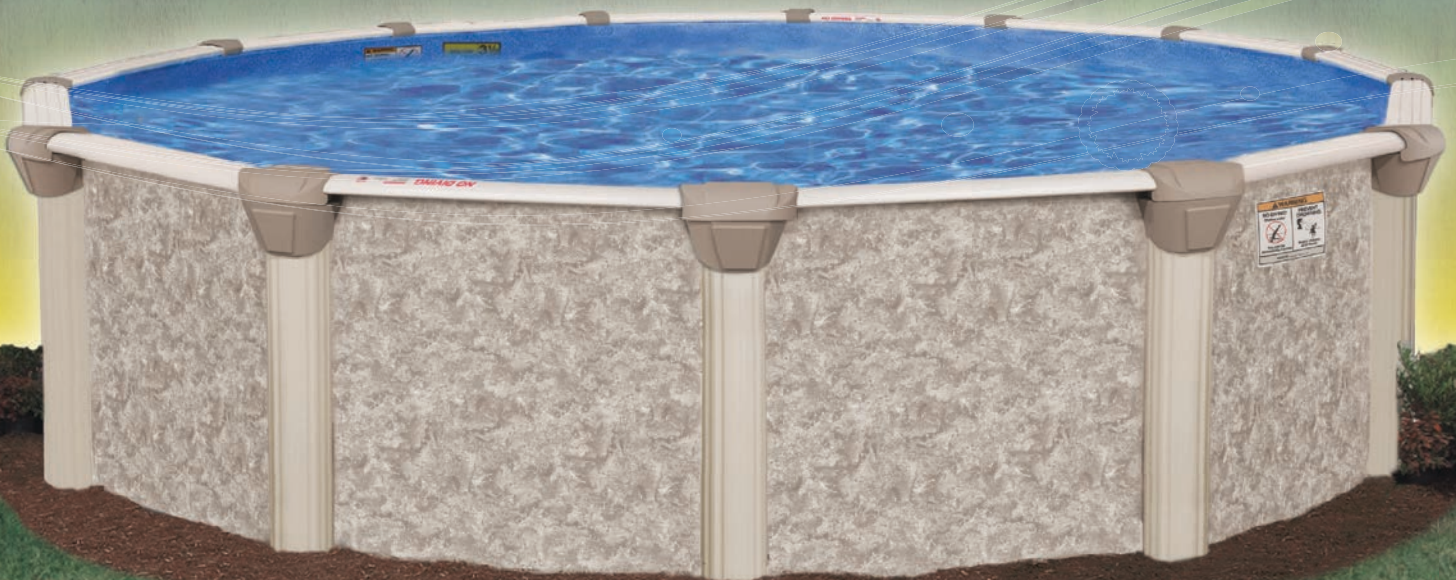

# doughboy®

A DIVISION OF H.I.I.

**NEW POOL**

## Normandy

This beautifully designed earthtone frame with a stone pattern will add elegance to any backyard.

## Beautiful and Elegant

- **Beautifully crafted resin top rails.**  
**The 8" curved, extruded top-rail system** with injection-molded top connectors gives a smooth finish to this captivatingly-beautiful pool.
- **Elegantly designed resin vertical supports.**  
**Large and beautiful 7" extruded resin vertical supports** eliminate top rail rocking and assure maximum strength.
- **Available in 52" sidewalls.**
- **Limited lifetime warranty on all components.**

## Liner Exclusives

The only above-ground pool manufacturer that produces virgin-vinyl liner material made to original Doughboy specifications. Liners are available in a variety of patterns.

- **Exclusive "True" Expandable Liners** increase pool depth up to 7 feet with an optional Special-Purpose Deep Swimming Area for underwater swimming only.
- **Exclusive Therma-Seal™ Technology.**  
This proprietary fusion method provides superior sealing for maximum durability and quality. Unmatched in the industry. We are so confident with this process that we cover the seams of our liners 100% for a lifetime.